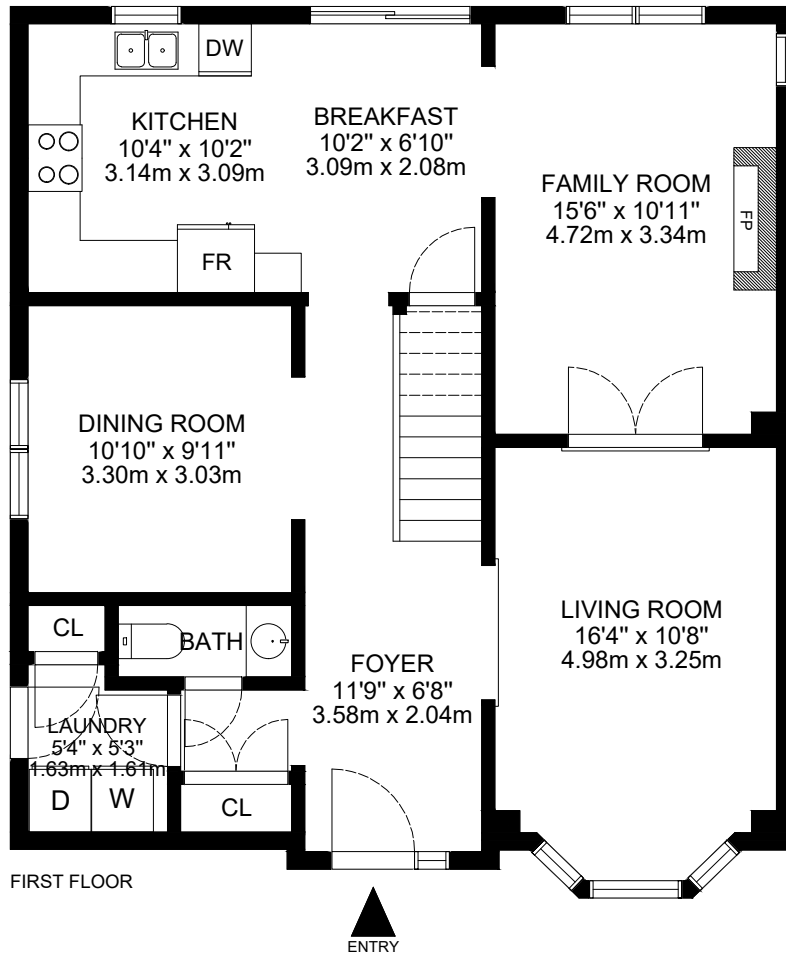

576 Carlton Road

GROSS INTERNAL AREA  
FIRST FLOOR : 82 m<sup>2</sup> , 882 sq ft , SECOND FLOOR : 80 m<sup>2</sup> , 861 sq ft  
TOTAL : 162 m<sup>2</sup> , 1743 sq ft

TOTAL

SIZE AND DIMENSIONS ARE APPROXIMATE, ACTUAL MAY VARY