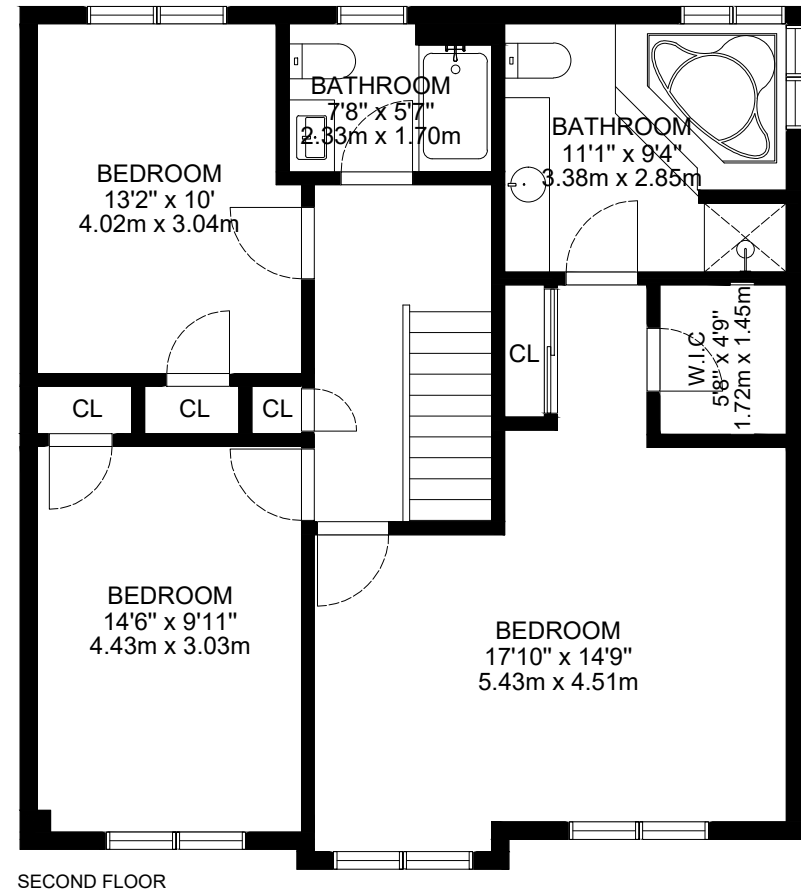

576 Carlton Road

GROSS INTERNAL AREA  
FIRST FLOOR : 82 m<sup>2</sup> , 882 sq ft , SECOND FLOOR : 80 m<sup>2</sup> , 861 sq ft  
TOTAL : 162 m<sup>2</sup> , 1743 sq ft

TOTAL

SIZE AND DIMENSIONS ARE APPROXIMATE, ACTUAL MAY VARY